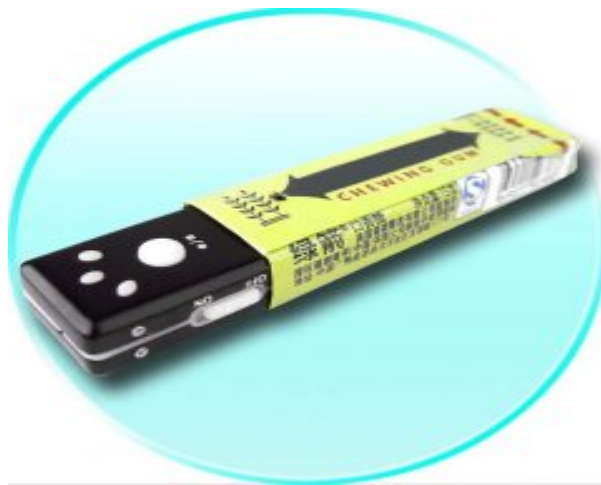

**GOODMAN BENTLEY SPEC/OPS DESIGN & SECURITY
COMPANY**
www.goodmanbentley.com

COVERT MINI CAMERA

The covert Mini camera comes complete with both audio and video and is perfectly sized to even be placed inside a chewing gum wrapper for almost undetectable covert surveillance.

This micro sized camera gadget is every covert lover's dream with features such as a micro SD card slot for up to 2GB of memory. A hold switch for making sure the camera does not accidentally switch off during long audio and video recordings. It produces 176 x 144 resolution digital clips in 3GP format.

Such a cool covert camera does not come around all that often, and Goodman Bentley brings this to you.

TECHNICAL SPECIFICATIONS

- **Internal Memory: None**
- **External Memory: TF/Micro SD Card (Max 2GB)**
- **Record Format: 3GP (176x144)**
- **MIC: Built in**
- **Recommended: Max Range for Objects: 2~3 Meters**
- **Power Source: Built in Rechargeable Li-ion Battery (recharge directly from USB port)**
- **Dimension: 73x20x11mm**